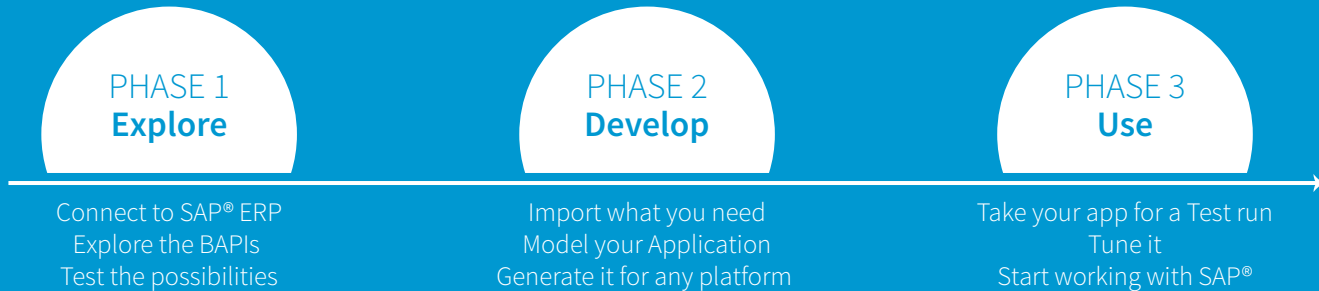

HOW DOES IT WORK?

Care to learn how to reduce time and costs while creating and maintaining mission critical systems for and around SAP® ERP?

Visit GENEXUS.COM/SAP-Connector